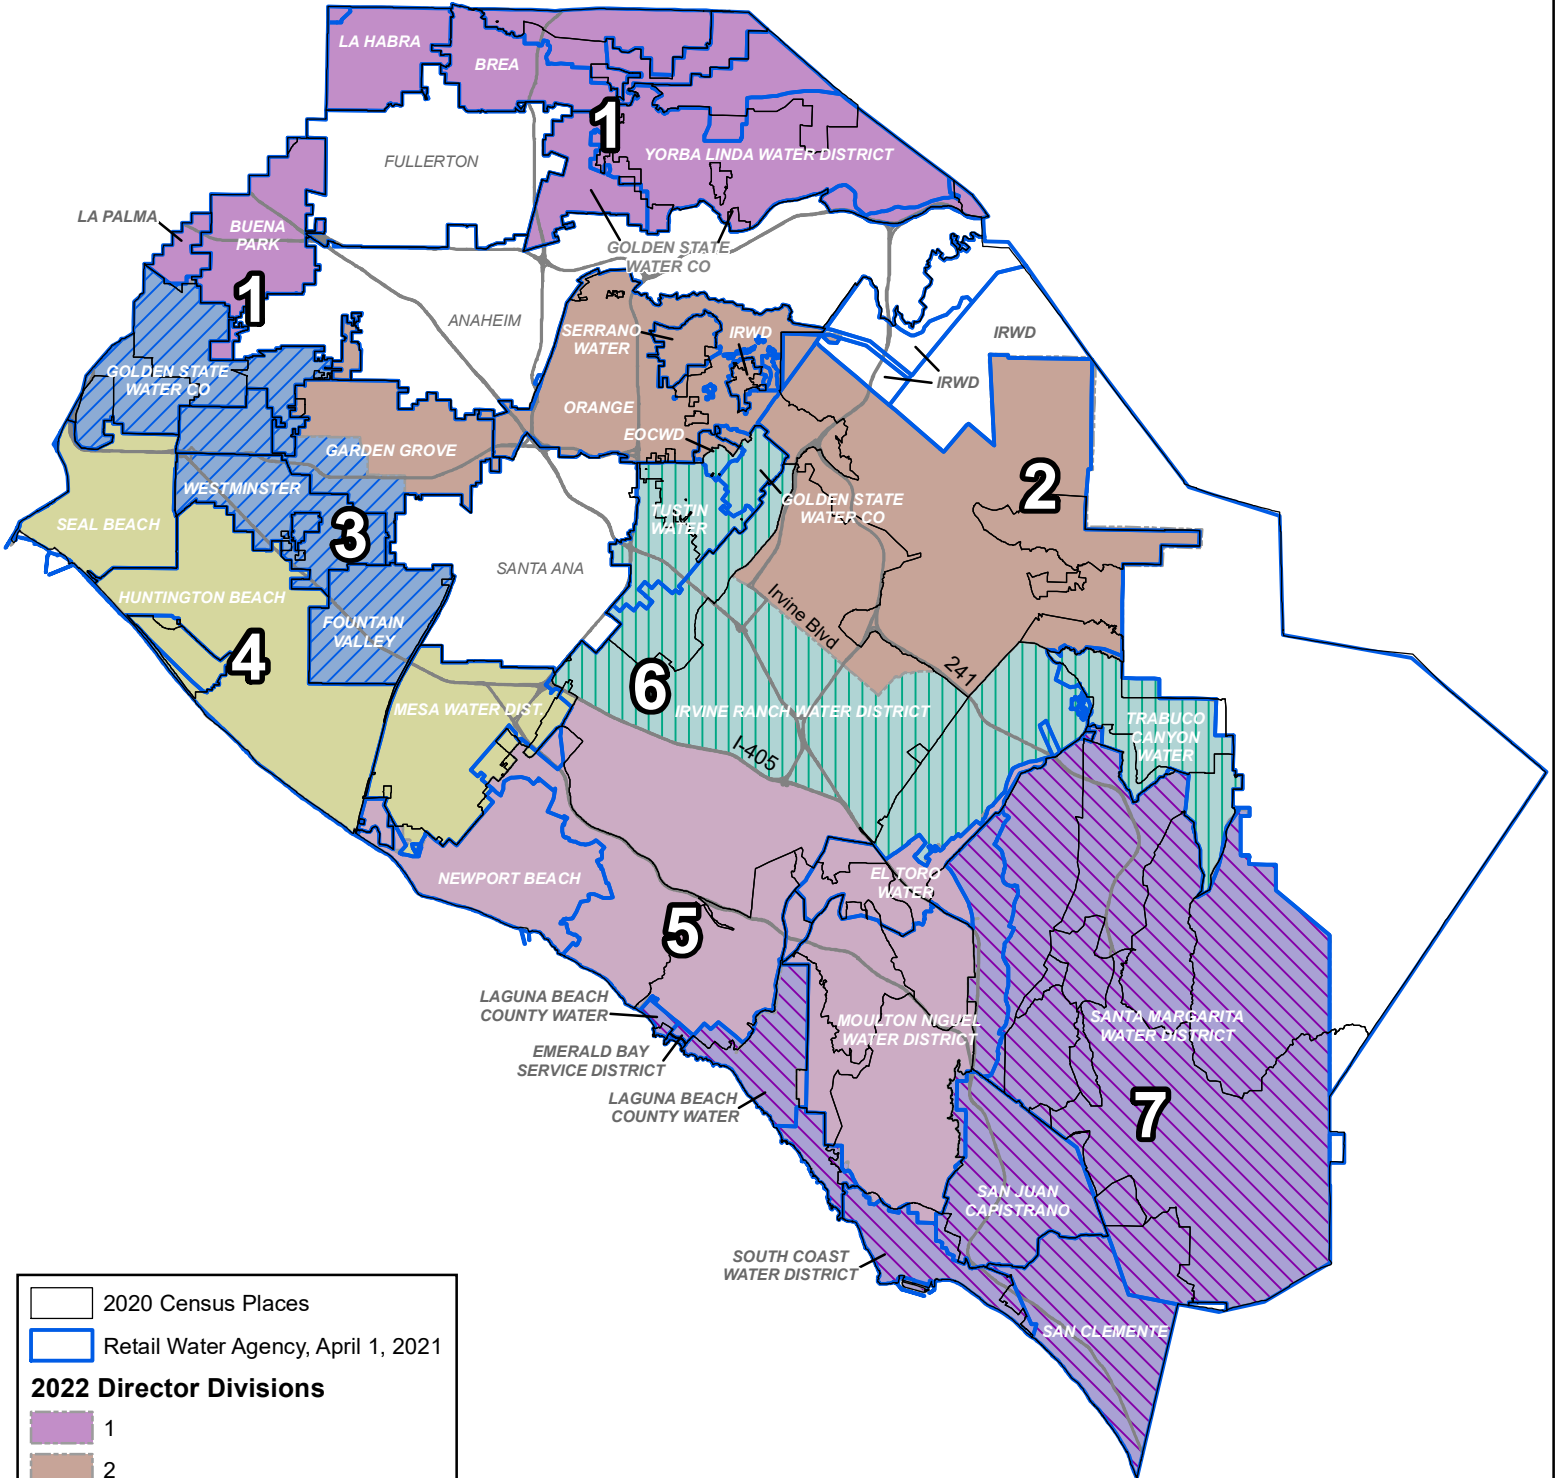

Municipal Water District of Orange County  
 Director Divisions  
 Adopted February 2022

2020 Census Places  
 Retail Water Agency, April 1, 2021  
**2022 Director Divisions**  
 1  
 2  
 3  
 4  
 5  
 6  
 7

Prepared by the Center for Demographic Research, February 2022  
 The Cities of Anaheim, Fullerton, and Santa Ana are not within MWDOC.