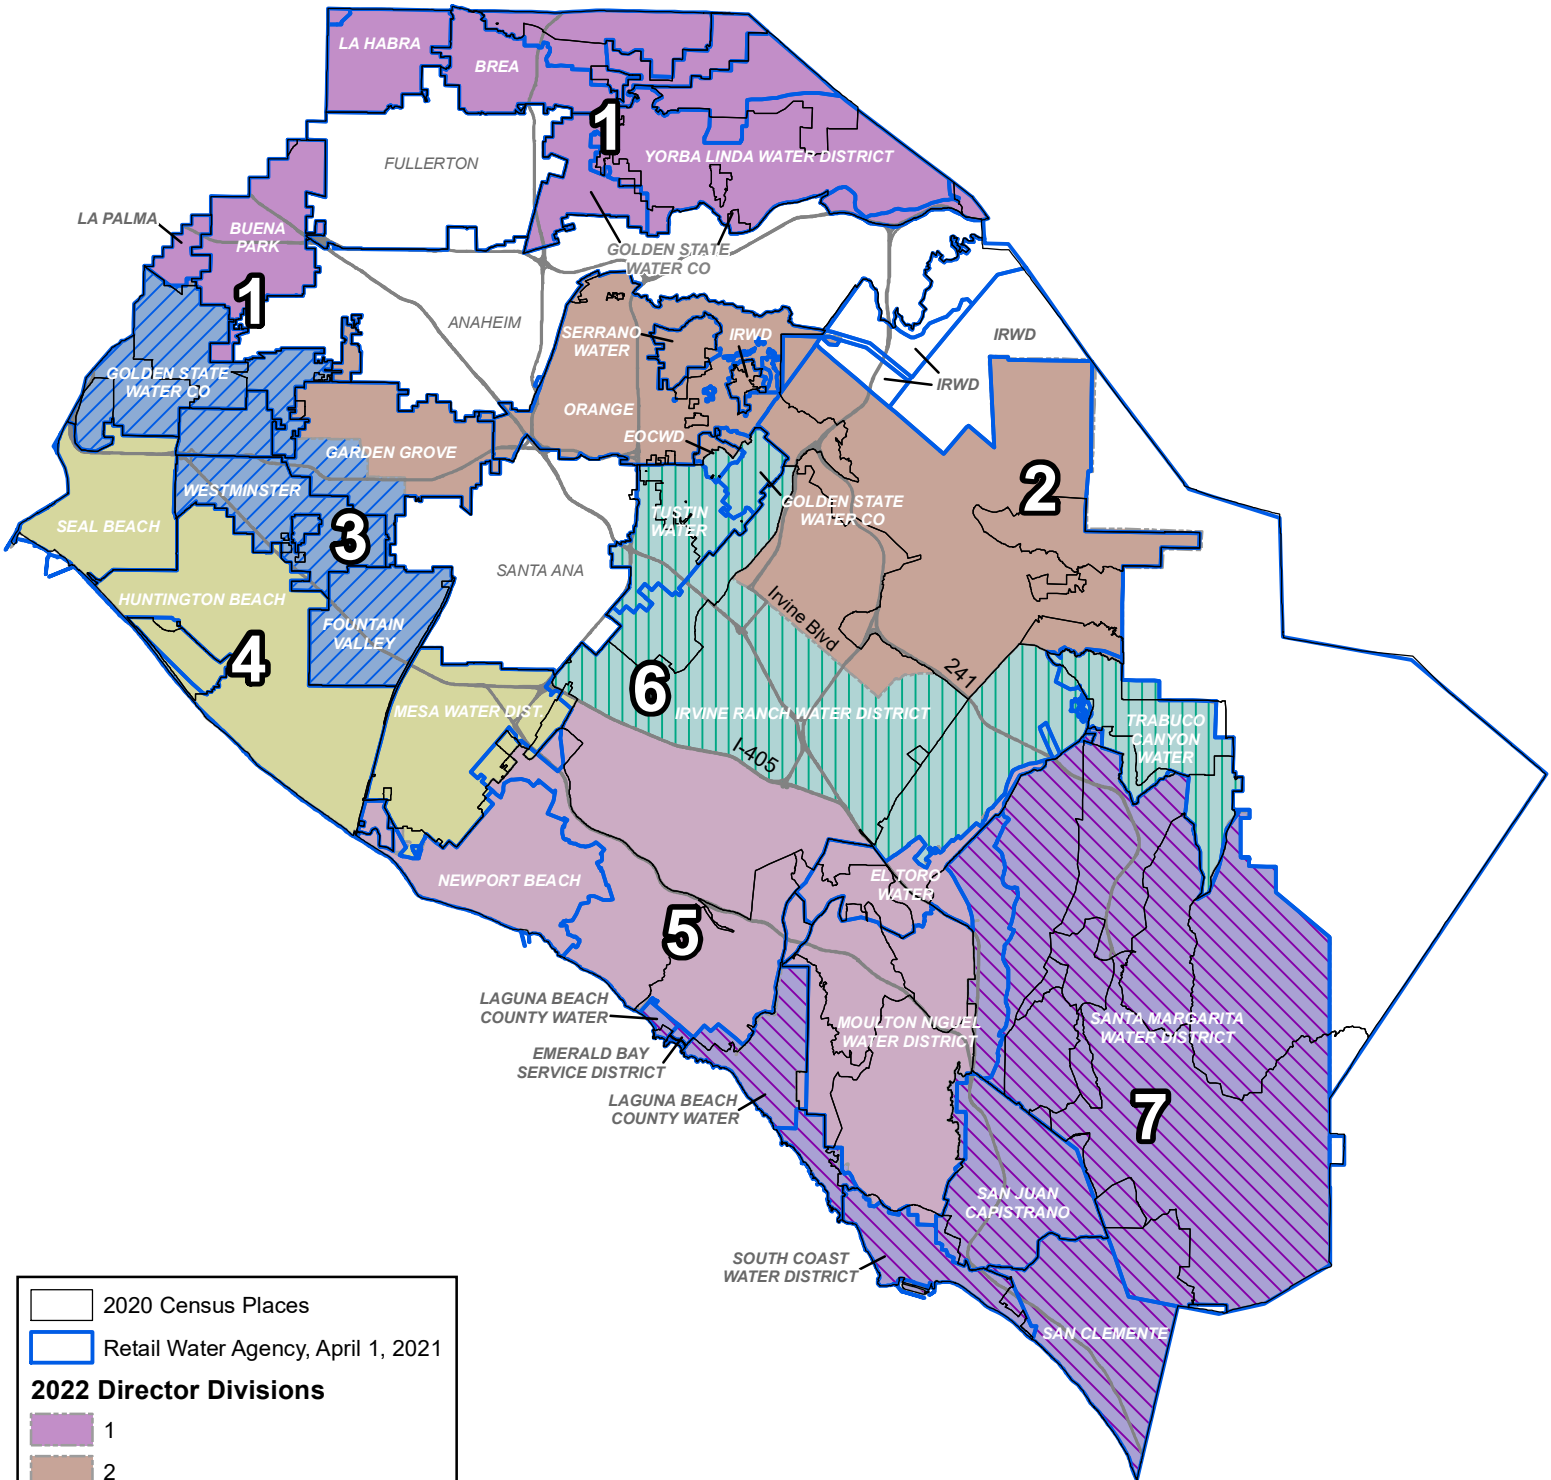

Municipal Water District of Orange County
 Director Divisions
 Adopted February 2022

2020 Census Places
 Retail Water Agency, April 1, 2021
2022 Director Divisions
 1
 2
 3
 4
 5
 6
 7

Prepared by the Center for Demographic Research, February 2022
 The Cities of Anaheim, Fullerton, and Santa Ana are not within MWD OC.